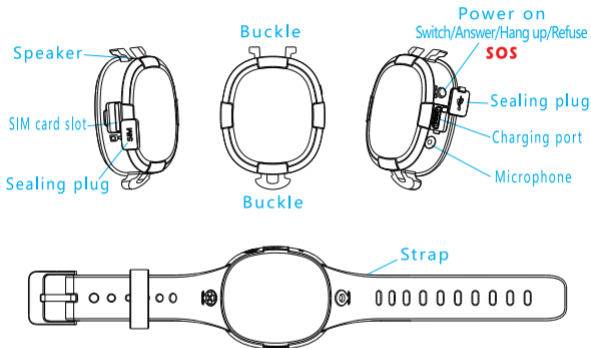

# INTRODUCTION

- **Power On** : Press >3s to power on (No power off button, use app to power off)
- **Switch/Answer/Hang up/Refuse** : If there is an incoming call from guardian number which can be set on app ( Call form non-guardian will be rejected ), short press to get through and long press to reject, It will get through automatically in 40s if no answer. Short press to hang up.
- **SOS** : Press >3s to call guardian number and send SOS alarm to web platform and APP.

# Function/Parameter

- Application to elder, kids, It's born for guarding.
- High Accurate Satellite Positioning System  
( GPS & BDS or GLONASS), also support WiFi / LBS positioning.
- One key for SOS help to three guardian number.
- Phone from guardian number will get through automatically in 40 seconds if there is no initiative answer.
- Silicone Strap, IP65 Waterproof Level.
- Listening watch.
- APP tracking & Play back history route of watch
- APP receive watch SOS alarm, fence alarm, low power alarm
- APP view pedometer steps & exercise.

## Remove strap, insert SIM card, charge & boot

- Complete Accessories include Strap, Module, USB cable, Manual.

- Hold back of watch, gently press strap at bottom side with symbol ▼, make module separated, insert Nano SIM and close sealing plug

- Connect USB cable, fully charged and put back module to strap.

▶▶ Begin experience of Watch Tracker