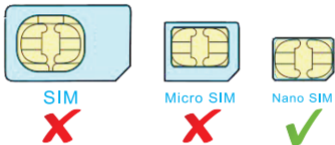

# NOTICE

- ① A Nano SIM Card needed , do not support CDMA2000 ;  
Please use original Nano SIM card provided by operator, do not use card made by card cutter or it will harm watch.

- ② GPRS & Call ID of Sim Card must be opened ;  
Traffic, SMS, Calls and other SIM card service fee charged by operators;
- ③ Positioning / Remote Power off / Remote command function rely on the network of base station. Device may not work well if the network signal is not very good;
- ④ Product should stay away from fire, high temperature, heat and other extreme environments;
- ⑤ Product should not be long time soaked or rinsed in water;

# INTRODUCTION

- **Power On** : Press >3s to power on (No power off button, use app to power off)
- **Switch/Answer/Hang up/Refuse** : If there is an incoming call from guardian number which can be set on app ( Call form non-guardian will be rejected ), short press to get through and long press to reject, It will get through automatically in 40s if no answer. Short press to hang up.
- **SOS** : Press >3s to call guardian number and send SOS alarm to web platform and APP.